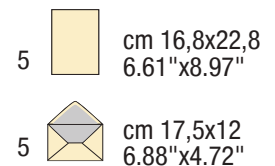

CON ORO IN POLVERE
WITH GOLD POWDER

Stampa offset su carta camoscino da 95 g/m².
Portfolio in cartoncino colorato da 225 g/m².
Offset print on cream uncoated paper of 95 g/m².
Portfolio realized with coloured paper 225 g/m².