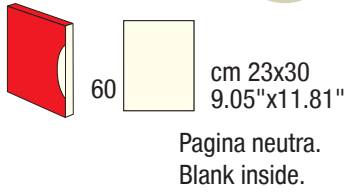

16 6613 00 FLORENTIA

conf./unit
1

Album fotografico
cm 23x30x3.
Photo album
9.05"x11.81"x1.18".

CON ORO IN POLVERE
WITH GOLD POWDER

Stampa offset su carta camoscino da 95 g/m² - 200 g/m².
Offset print on cream uncoated paper of 95 g/m² - 200 g/m².