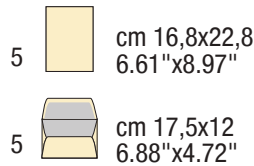

01 0207 01 FLORENTIA

conf./unit
10

Portfolio cm 18x24
con 5 fogli e 5 buste.
Letter writing set with
5 sheets and 5 envelopes.

CON ORO IN POLVERE
WITH GOLD POWDER

Stampa offset su carta camoscino da 95 g/m².
Portfolio in cartoncino colorato da 225 g/m².
Offset print on cream uncoated paper of 95 g/m².
Portfolio realized with coloured paper 225 g/m².

01 0233 01 FLORES

conf./unit
10

Portfolio cm 18x24
con 5 fogli e 5 buste.
Letter writing set with
5 sheets and 5 envelopes.