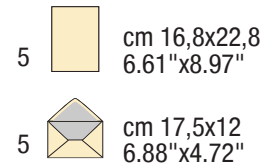

CON ORO IN POLVERE
WITH GOLD POWDER

Stampa offset su carta camoscino da 95 g/m².
Portfolio in cartoncino colorato da 225 g/m².
Offset print on cream uncoated paper of 95 g/m².
Portfolio realized with coloured paper 225 g/m².

01 0212 01 MEDICEA

conf./unit
10

Portfolio cm 18x24
con 5 fogli e 5 buste.
Letter writing set with
5 sheets and 5 envelopes.