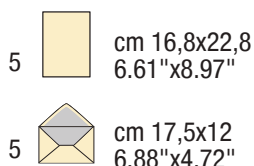

CON ORO IN POLVERE
WITH GOLD POWDER

Stampa offset su carta camoscino da 95 g/m².
Portfolio in cartoncino colorato da 225 g/m².
Offset print on cream uncoated paper of 95 g/m².
Portfolio realized with coloured paper 225 g/m².

01 0215 01 CIPRO

conf./unit
10

Portfolio cm 18x24
con 5 fogli e 5 buste.
Letter writing set with
5 sheets and 5 envelopes.