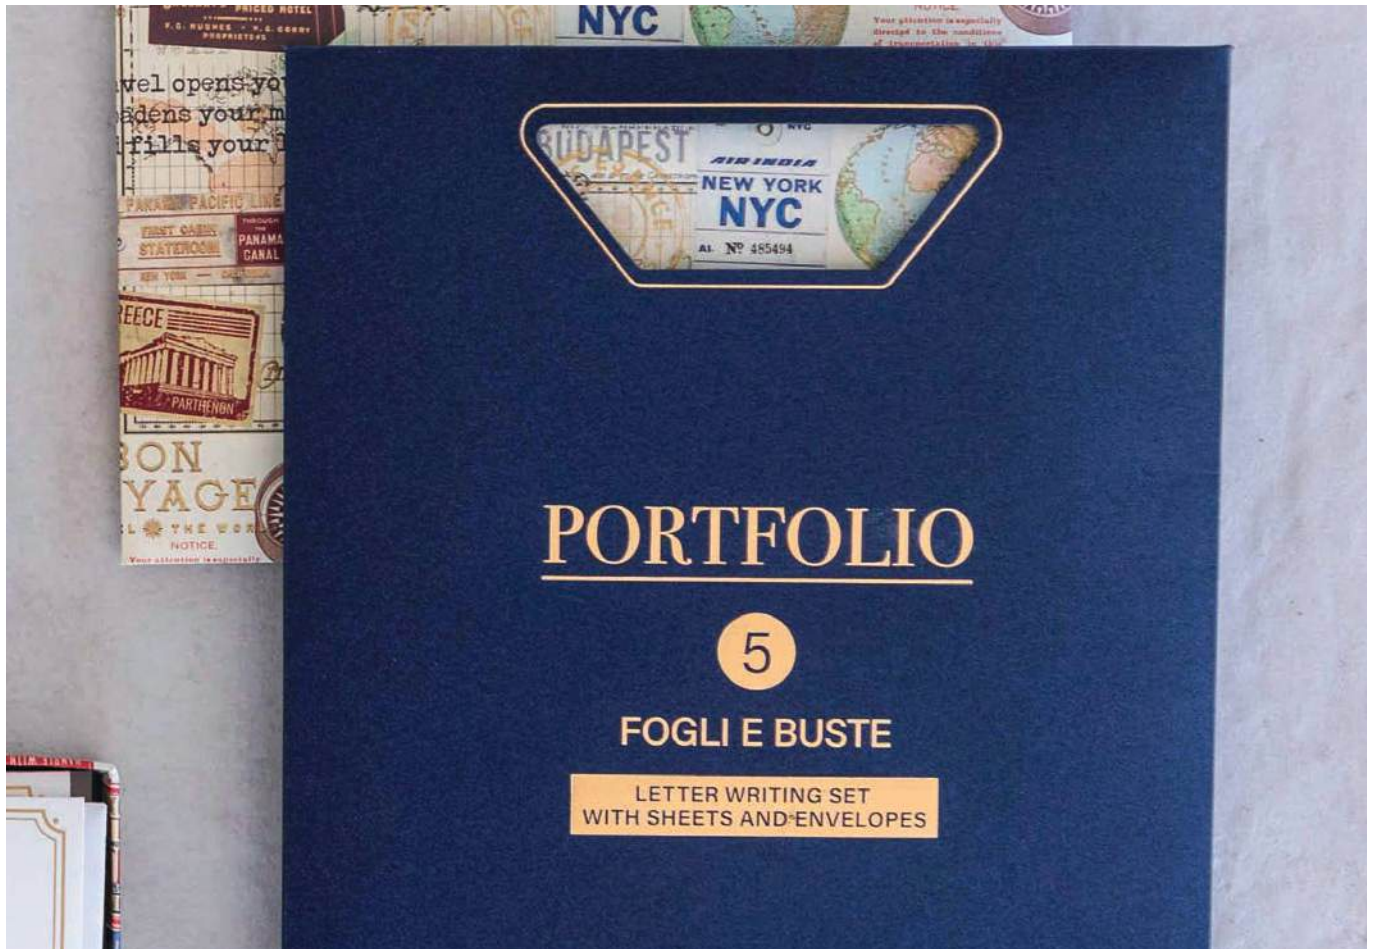

CON ORO IN POLVERE
WITH GOLD POWDER

Stampa offset su carta camoscino da 95 g/m².
Portfolio in cartoncino colorato da 225 g/m².
Offset print on cream uncoated paper of 95 g/m².
Portfolio realized with coloured paper 225 g/m².