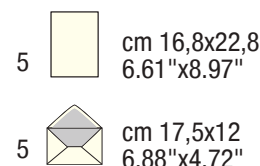

CON ORO IN POLVERE
WITH GOLD POWDER

Stampa offset su carta avorio da 95 g/m².
Portfolio in cartoncino colorato da 225 g/m².
Offset print on ivory uncoated paper of 95 g/m².
Portfolio realized with coloured paper 225 g/m².