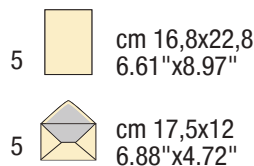

CON ORO IN POLVERE
WITH GOLD POWDER

Stampa offset su carta camoscino da 95 g/m².
Portfolio in cartoncino colorato da 225 g/m².
Offset print on cream uncoated paper of 95 g/m².
Portfolio realized with coloured paper 225 g/m².

01 0229 01 ALLEGRO

conf./unit
10

Portfolio cm 18x24
con 5 fogli e 5 buste.
Letter writing set with
5 sheets and 5 envelopes.