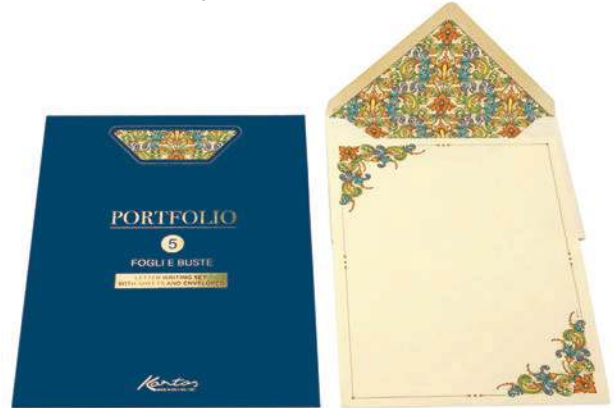

01 0233 01 FLORES

conf./unit
10

Portfolio cm 18x24
con 5 fogli e 5 buste.
Letter writing set with
5 sheets and 5 envelopes.