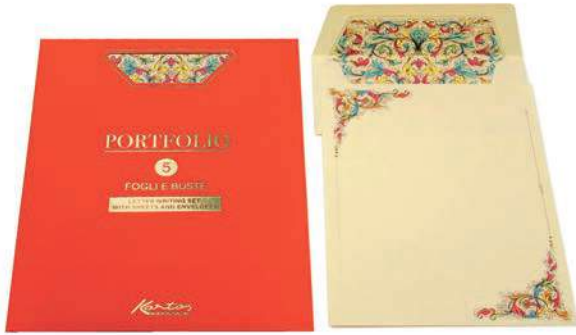

conf./unit
10

Portfolio cm 18x24
con 5 fogli e 5 buste.
Letter writing set with
5 sheets and 5 envelopes.

CON ORO IN POLVERE
WITH GOLD POWDER

Stampa offset su carta camoscino da 95 g/m².
Portfolio in cartoncino colorato da 225 g/m².
Offset print on cream uncoated paper of 95 g/m².
Portfolio realized with coloured paper 225 g/m².