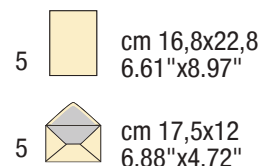

CON ORO IN POLVERE
WITH GOLD POWDER

Stampa offset su carta camoscino da 95 g/m².
Portfolio in cartoncino colorato da 225 g/m².
Offset print on cream uncoated paper of 95 g/m².
Portfolio realized with coloured paper 225 g/m².

01 0211 01 PEACOCK

conf./unit
10

Portfolio cm 18x24
con 5 fogli e 5 buste.
Letter writing set with
5 sheets and 5 envelopes.