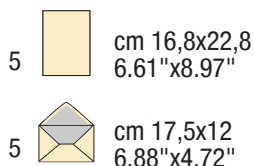

01 0217 01 GIGLIO

conf./unit
10

Portfolio cm 18x24
con 5 fogli e 5 buste.
Letter writing set with
5 sheets and 5 envelopes.

CON ORO IN POLVERE
WITH GOLD POWDER

Stampa offset su carta camoscino da 95 g/m².
Portfolio in cartoncino colorato da 225 g/m².
Offset print on cream uncoated paper of 95 g/m².
Portfolio realized with coloured paper 225 g/m².

01 0205 01 QUADRILOBO

conf./unit
10

Portfolio cm 18x24
con 5 fogli e 5 buste.
Letter writing set with
5 sheets and 5 envelopes.